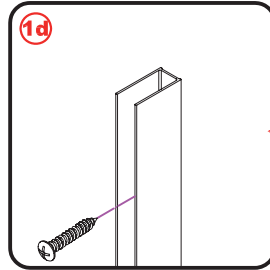

## Side glass

### Installation instructions

( For 2120-30S/45S/50S)

1

Coated Glass