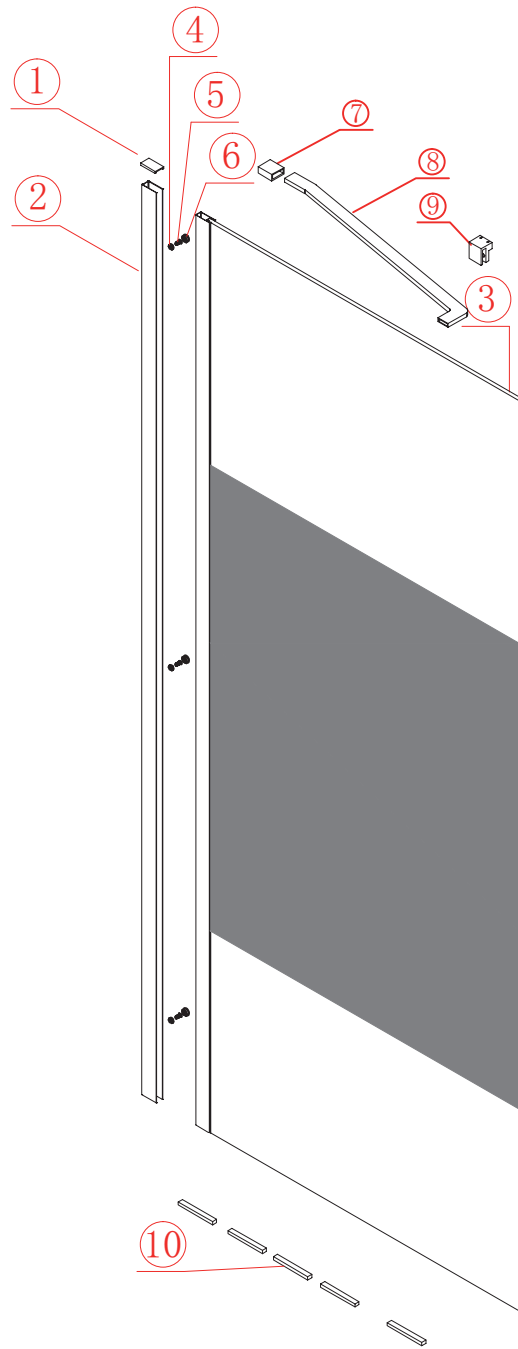

## Side glass

### Installation instructions

( For 2120-30S/45S/50S)

1

Coated Glass