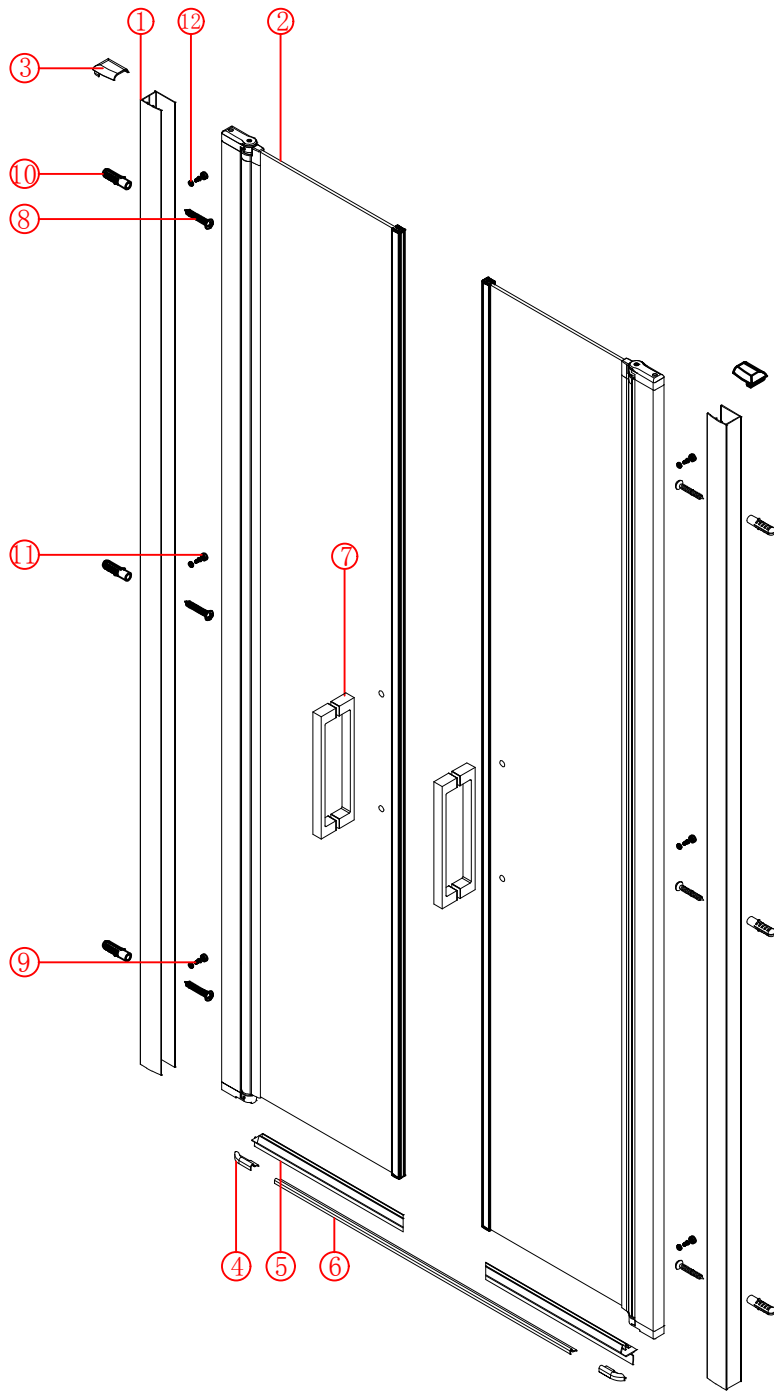

PIVOT DOOR

Installation instructions

(FOR RA-LX60/70/80/90/100/110)

580-620/680-720/780-820
/880-920/980-1020/1080-1120

3

Ø3mm

x 3
ST4X12

Ø3mm

x 3
ST4X12