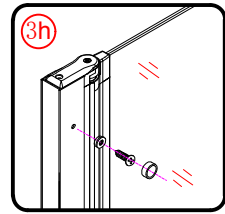

PIVOT DOOR

Installation instructions

(FOR RA-LX60/70/80/90/100/110)

580-620/680-720/780-820
/880-920/980-1020/1080-1120

3

Ø3mm

x 3
ST4X12

Ø3mm