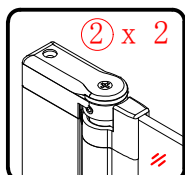

PIVOT DOOR

Installation instructions

(FOR RA-LX60/70/80/90/100/110)

580-620/680-720/780-820
/880-920/980-1020/1080-1120

3

Ø3mm

x 3
ST4X12

Ø3mm