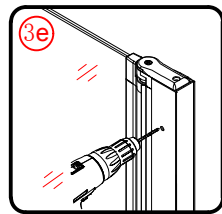

PIVOT DOOR

Installation instructions

(FOR RA-LX60/70/80/90/100/110)

580-620/680-720/780-820
/880-920/980-1020/1080-1120

3

Ø3mm

x 3
ST4X12

Ø3mm