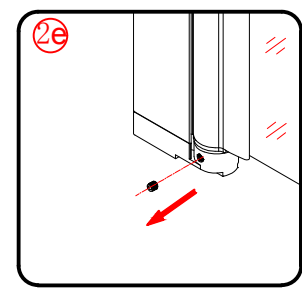

PIVOT DOOR

Installation instructions

(FOR RA-LX60/70/80/90/100/110)

580-620/680-720/780-820
/880-920/980-1020/1080-1120

3

Ø3mm

x 3
ST4X12

Ø3mm