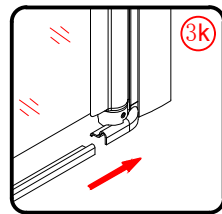

PIVOT DOOR

Installation instructions

(FOR RA-LX60/70/80/90/100/110)

580-620/680-720/780-820
/880-920/980-1020/1080-1120

3

Ø3mm

x 3
ST4X12

Ø3mm