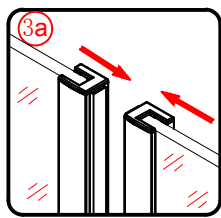

PIVOT DOOR

Installation instructions

(FOR RA-LX60/70/80/90/100/110)

580-620/680-720/780-820
/880-920/980-1020/1080-1120

3

Ø3mm

x 3
ST4X12

Ø3mm