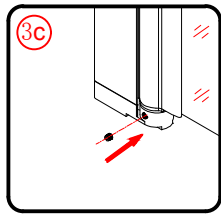

PIVOT DOOR

Installation instructions

(FOR RA-LX60/70/80/90/100/110)

580-620/680-720/780-820
/880-920/980-1020/1080-1120

3

Ø3mm

x 3
ST4X12

Ø3mm