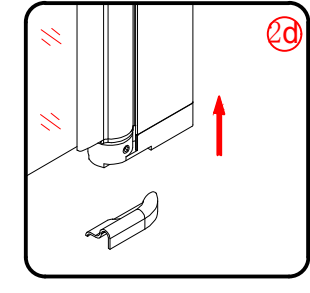

PIVOT DOOR

Installation instructions

(FOR RA-LX60/70/80/90/100/110)

580-620/680-720/780-820
/880-920/980-1020/1080-1120

3

Ø3mm

x 3
ST4X12

Ø3mm