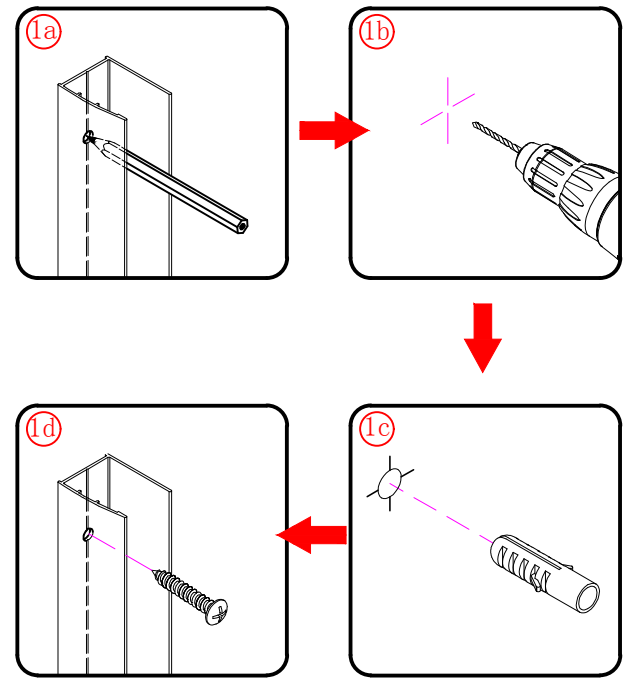

PIVOT DOOR

Installation instructions

(FOR RA-LX60/70/80/90/100/110)

580-620/680-720/780-820
/880-920/980-1020/1080-1120

3

Ø3mm

x 3
ST4X12

Ø3mm