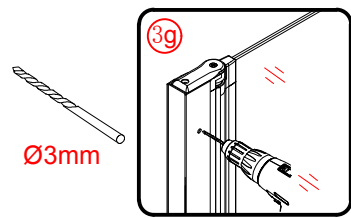

PIVOT DOOR

Installation instructions

(FOR RA-LX60/70/80/90/100/110)

580-620/680-720/780-820
/880-920/980-1020/1080-1120

3

Ø3mm

x 3
ST4X12

Ø3mm