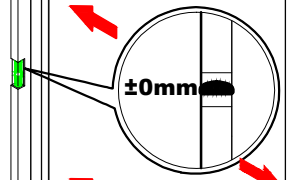

PIVOT DOOR

Installation instructions

(FOR RA-LX60/70/80/90/100/110)

580-620/680-720/780-820
/880-920/980-1020/1080-1120

3

Ø3mm

x 3
ST4X12

Ø3mm