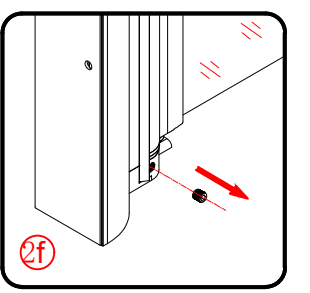

PIVOT DOOR

Installation instructions

(FOR RA-LX60/70/80/90/100/110)

580-620/680-720/780-820
/880-920/980-1020/1080-1120

3

Ø3mm

x 3
ST4X12

Ø3mm