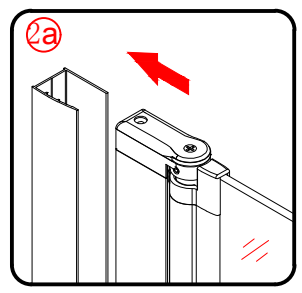

PIVOT DOOR

Installation instructions

(FOR RA-LX60/70/80/90/100/110)

580-620/680-720/780-820
/880-920/980-1020/1080-1120

3

Ø3mm

x 3
ST4X12

Ø3mm