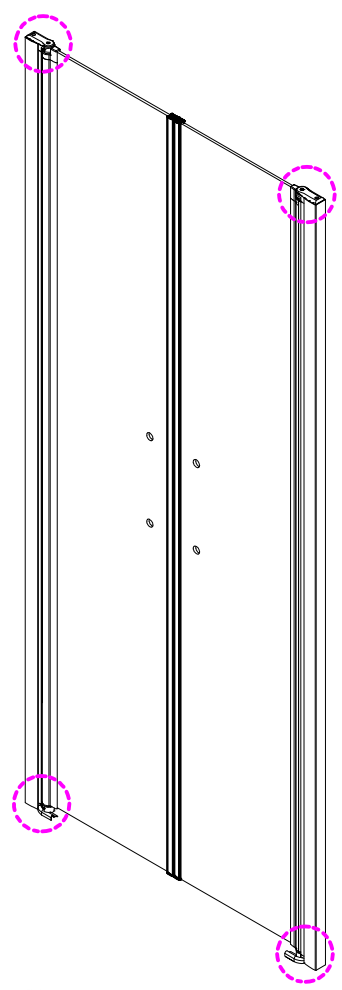

PIVOT DOOR

Installation instructions

(FOR RA-LX60/70/80/90/100/110)

580-620/680-720/780-820
/880-920/980-1020/1080-1120

3

Ø3mm

x 3
ST4X12

Ø3mm

x 3
ST4X12