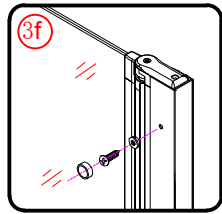

PIVOT DOOR

Installation instructions

(FOR RA-LX60/70/80/90/100/110)

580-620/680-720/780-820
/880-920/980-1020/1080-1120

3

Ø3mm

x 3
ST4X12

Ø3mm