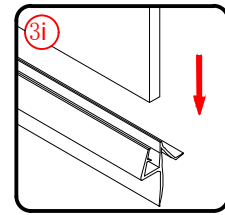

PIVOT DOOR

Installation instructions

(FOR RA-LX60/70/80/90/100/110)

580-620/680-720/780-820
/880-920/980-1020/1080-1120

3

Ø3mm

x 3
ST4X12

Ø3mm