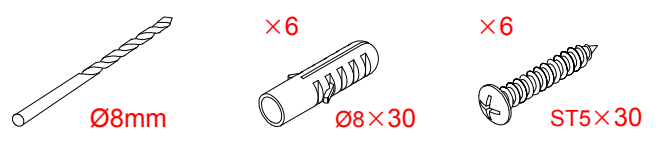

PIVOT DOOR

Installation instructions

(FOR RA-LX60/70/80/90/100/110)

580-620/680-720/780-820
/880-920/980-1020/1080-1120

3

Ø3mm

x 3
ST4X12

Ø3mm

x 3
ST4X12