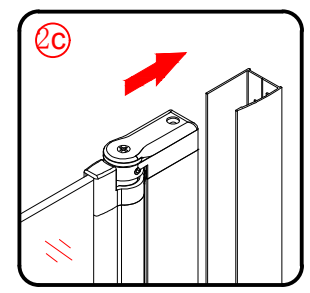

PIVOT DOOR

Installation instructions

(FOR RA-LX60/70/80/90/100/110)

580-620/680-720/780-820
/880-920/980-1020/1080-1120

3

Ø3mm

x 3
ST4X12

Ø3mm