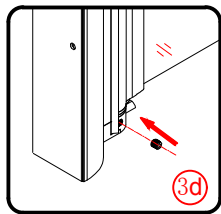

PIVOT DOOR

Installation instructions

(FOR RA-LX60/70/80/90/100/110)

580-620/680-720/780-820
/880-920/980-1020/1080-1120

3

Ø3mm

x 3
ST4X12

Ø3mm