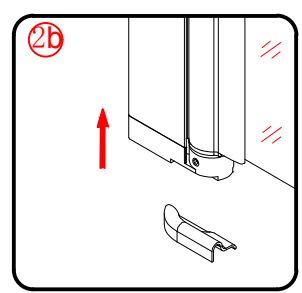

PIVOT DOOR

Installation instructions

(FOR RA-LX60/70/80/90/100/110)

580-620/680-720/780-820
/880-920/980-1020/1080-1120

3

Ø3mm

x 3
ST4X12

Ø3mm