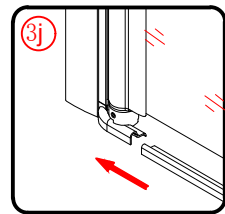

PIVOT DOOR

Installation instructions

(FOR RA-LX60/70/80/90/100/110)

580-620/680-720/780-820
/880-920/980-1020/1080-1120

3

Ø3mm

x 3
ST4X12

Ø3mm