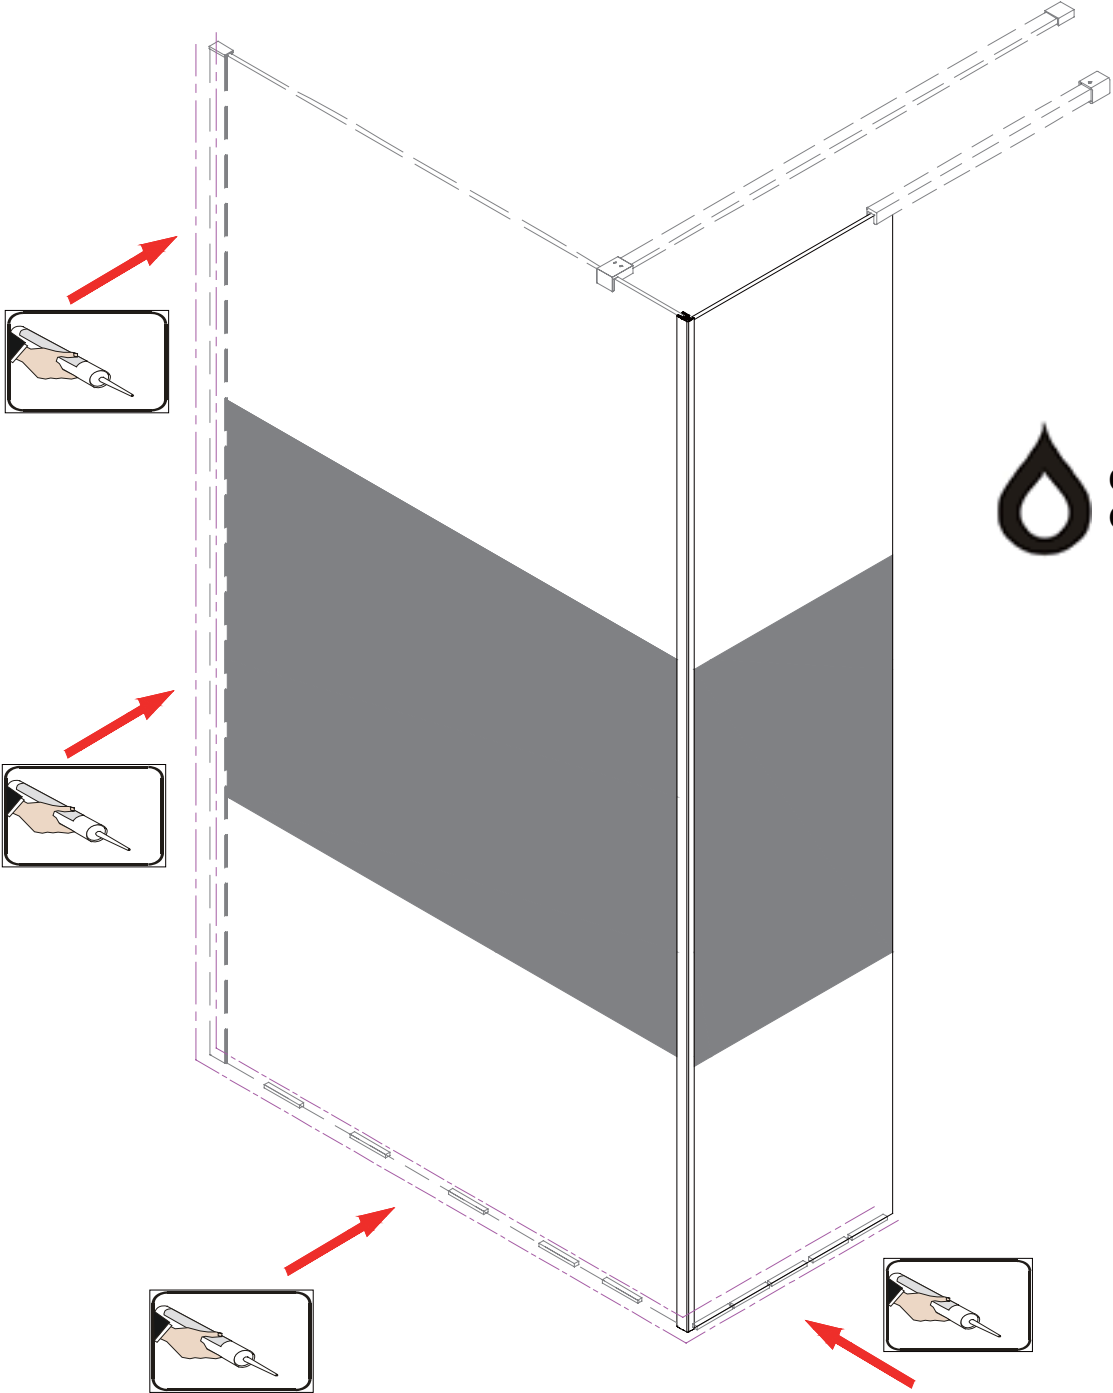

Side glass

Installation instructions (For RP30S/45S)

3

 Coated Glass