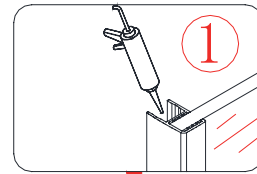

Side glass

Installation instructions (For RP30S/45S)

3

 Coated Glass