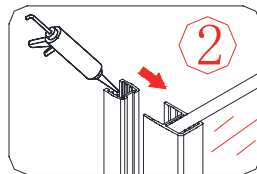

Side glass

Installation instructions (For RP30S/45S)

3

 Coated Glass