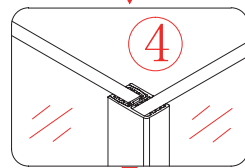

Side glass

Installation instructions (For RP30S/45S)

3

 Coated Glass