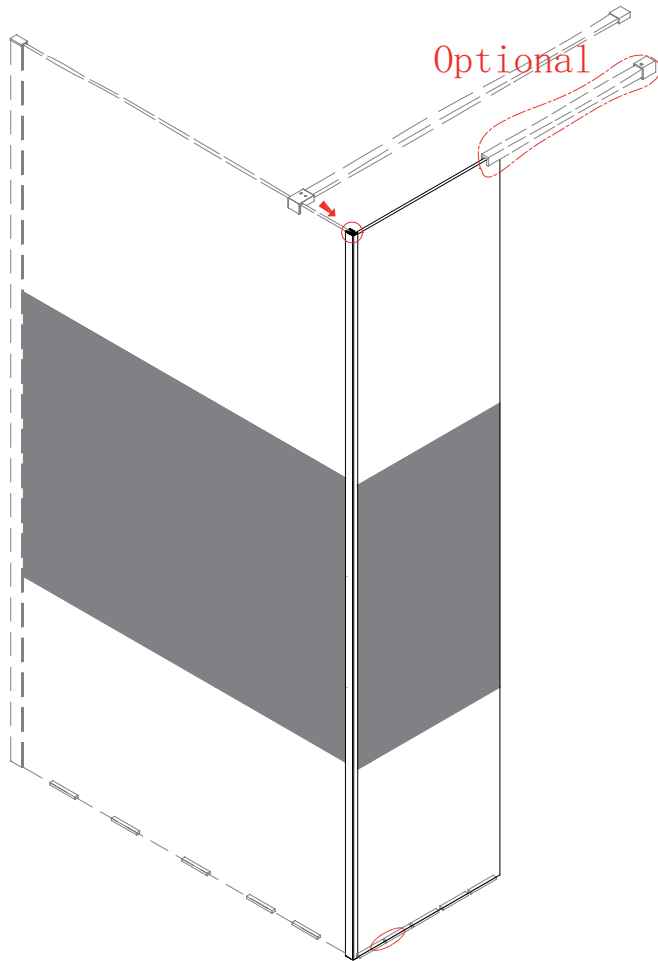

Side glass

Installation instructions (For RP30S/45S)

3

 Coated Glass