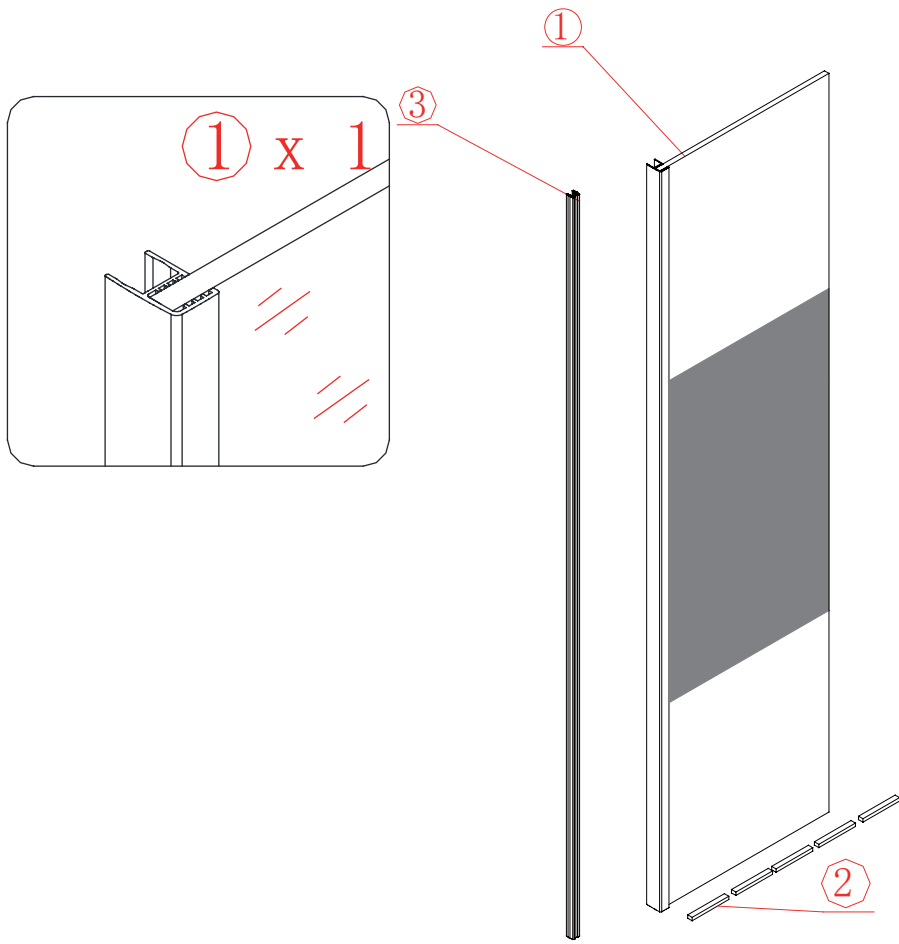

Side glass

Installation instructions (For RP30S/45S)

3

 Coated Glass