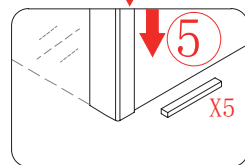

Side glass

Installation instructions (For RP30S/45S)

3

 Coated Glass