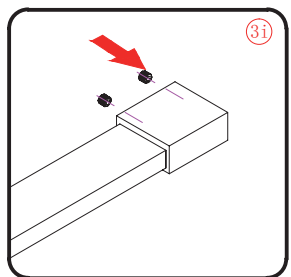

Side glass

Installation instructions

(For 2120-60S/70S/80S/90S/100S/110S/120S/130S/140S)

1

Coated Glass