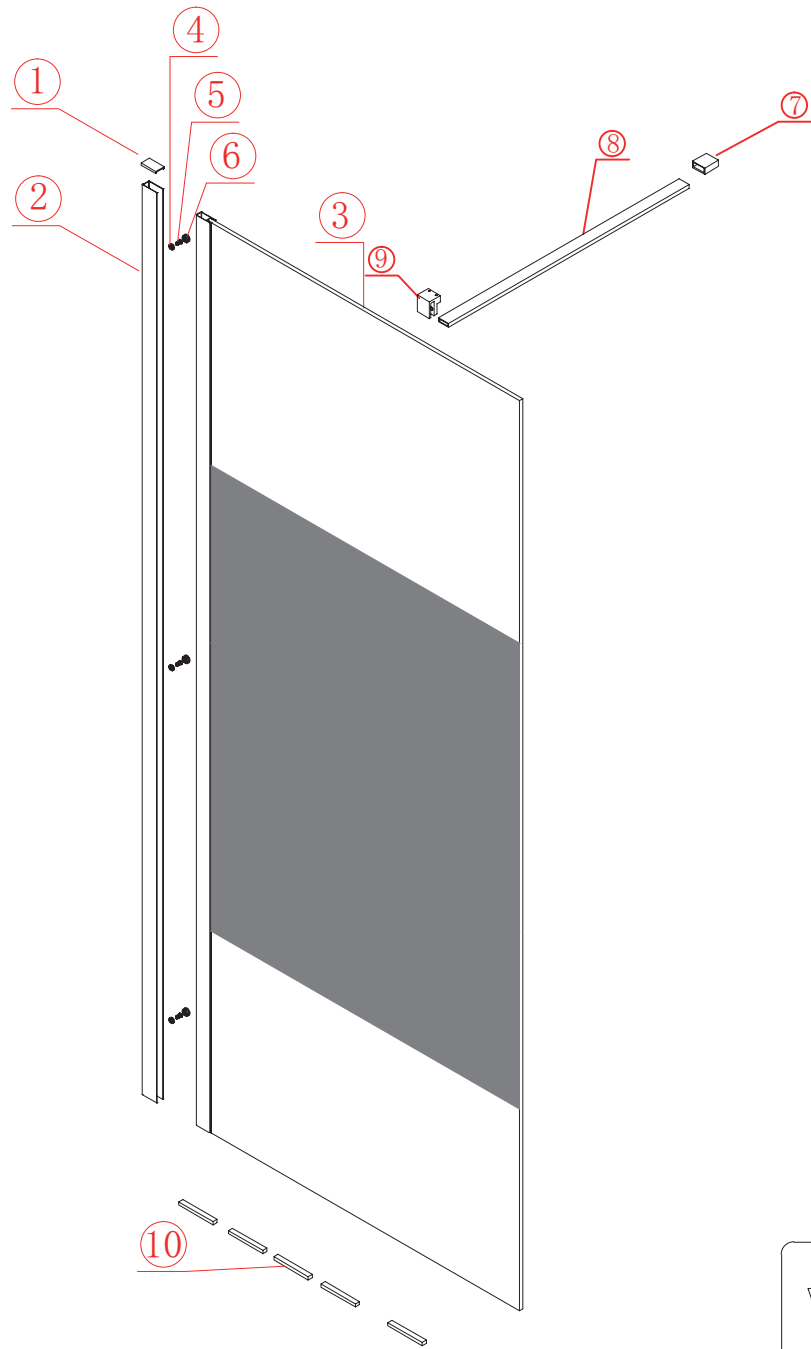

Side glass

Installation instructions

(For 2120-60S/70S/80S/90S/100S/110S/120S/130S/140S)

1

Coated Glass