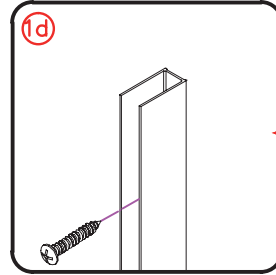

Side glass

Installation instructions

(For 2120-60S/70S/80S/90S/100S/110S/120S/130S/140S)

1

Coated Glass