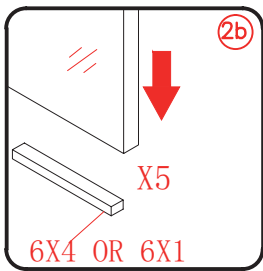

Side glass

Installation instructions

(For 2120-60S/70S/80S/90S/100S/110S/120S/130S/140S)

1

Coated Glass