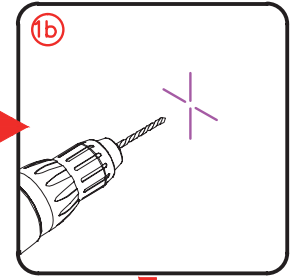

Side glass

Installation instructions

(For 2120-60S/70S/80S/90S/100S/110S/120S/130S/140S)

1

Coated Glass