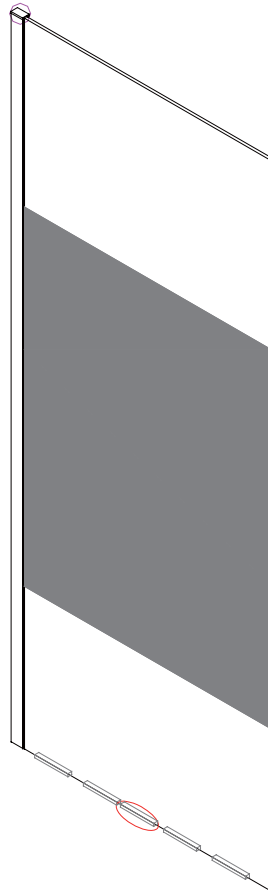

Side glass

Installation instructions

(For 2120-60S/70S/80S/90S/100S/110S/120S/130S/140S)

1

Coated Glass