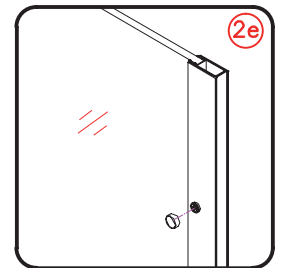

Side glass

Installation instructions

(For 2120-60S/70S/80S/90S/100S/110S/120S/130S/140S)

1

Coated Glass