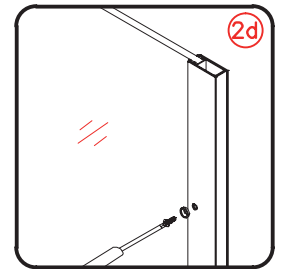

Side glass

Installation instructions

(For 2120-60S/70S/80S/90S/100S/110S/120S/130S/140S)

1

Coated Glass