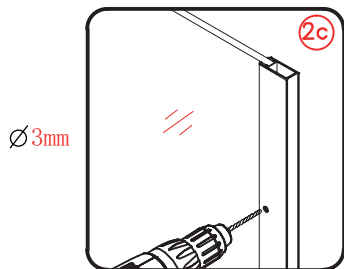

Side glass

Installation instructions

(For 2120-60S/70S/80S/90S/100S/110S/120S/130S/140S)

1

Coated Glass