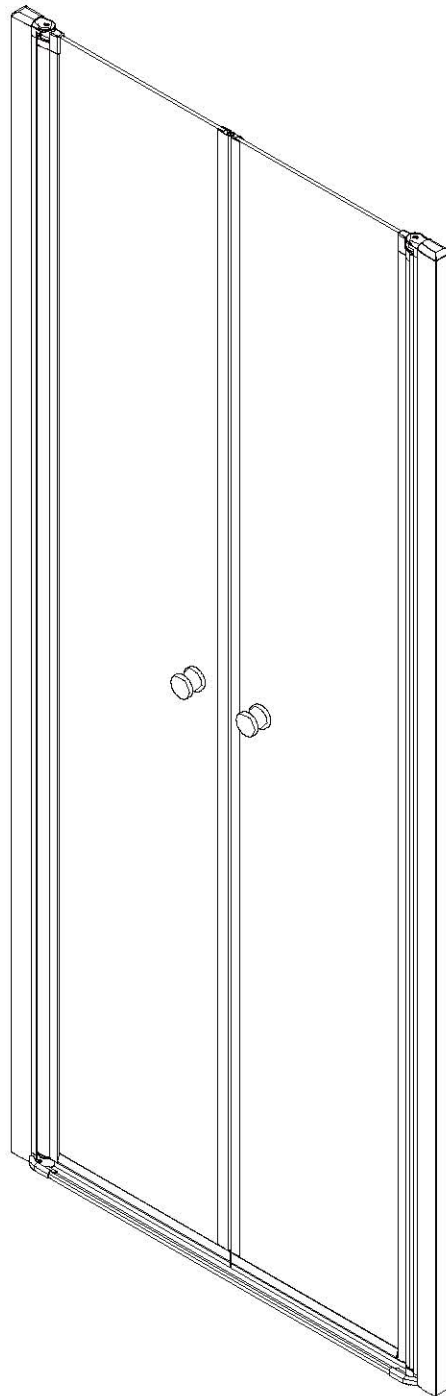

PIVOT DOOR

Installation instructions

(FOR RA-L60/70/80/90/100)

! Kg

Ø3mm

x 3
ST4X12

x 3
ST4X12

Coated Glass