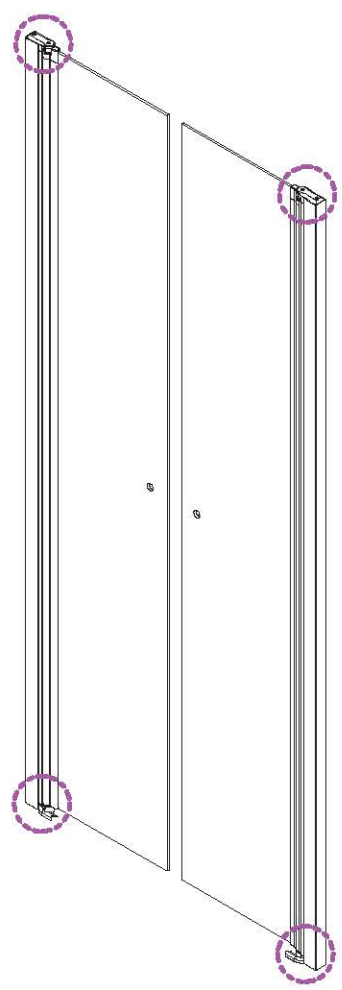

PIVOT DOOR

Installation instructions

(FOR RA-L60/70/80/90/100)

! Kg

Ø3mm

x 3
ST4X12

x 3
ST4X12

Coated Glass