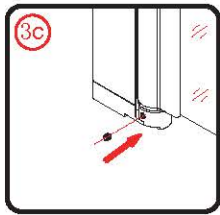

PIVOT DOOR

Installation instructions

(FOR RA-L60/70/80/90/100)

! Kg

Ø3mm

x 3
ST4X12

x 3
ST4X12

Coated Glass