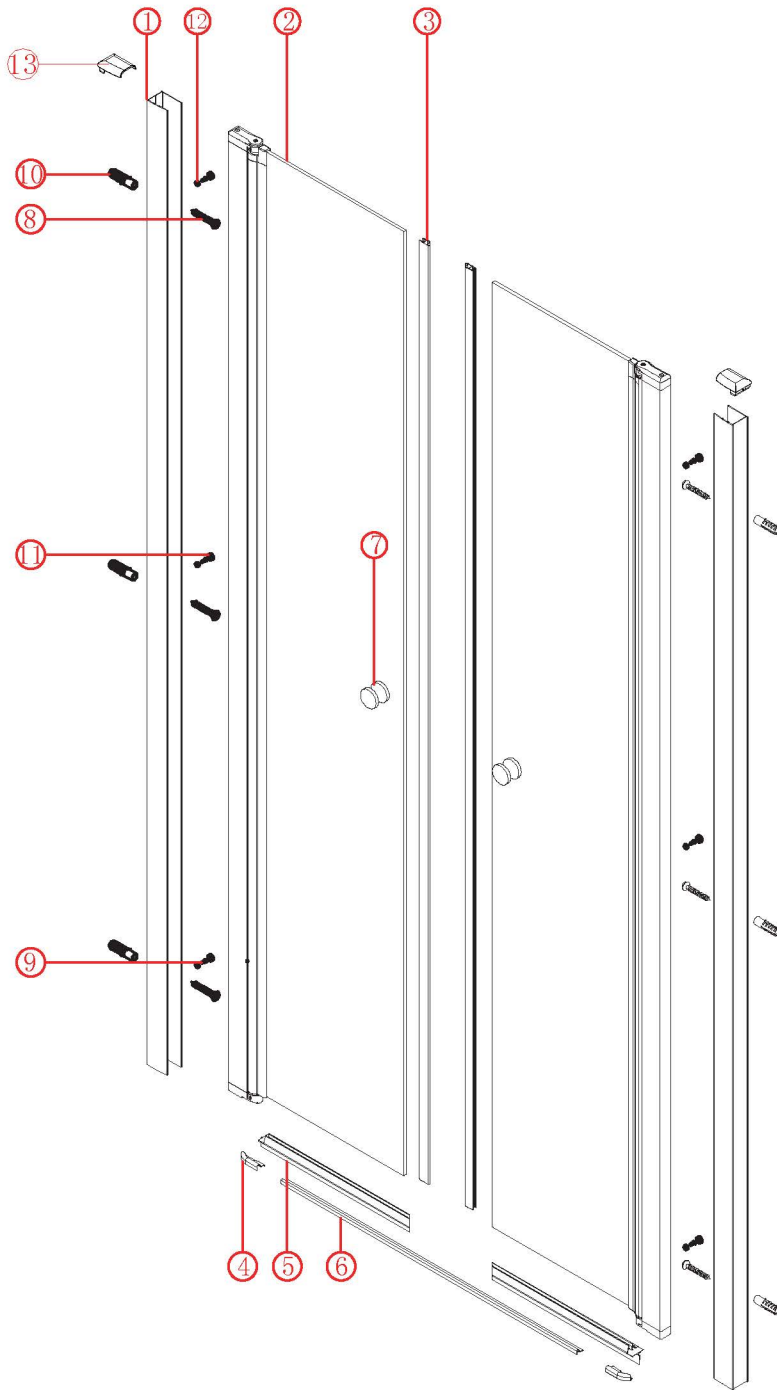

PIVOT DOOR

Installation instructions

(FOR RA-L60/70/80/90/100)

! Kg

Ø3mm

x 3
ST4X12

x 3
ST4X12

Coated Glass