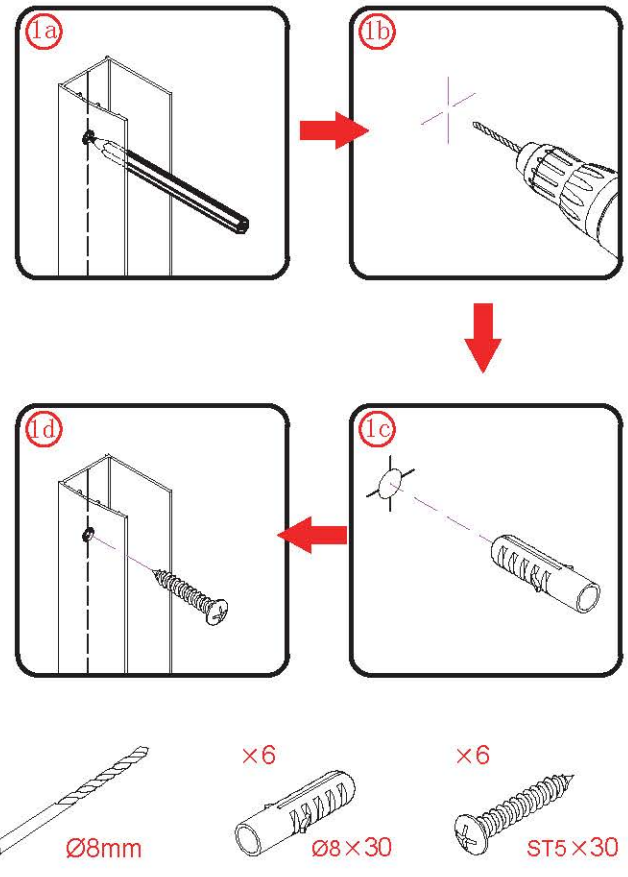

PIVOT DOOR

Installation instructions

(FOR RA-L60/70/80/90/100)

! Kg

Ø3mm

x 3
ST4X12

x 3
ST4X12

Coated Glass