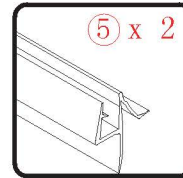

PIVOT DOOR

Installation instructions

(FOR RA-L60/70/80/90/100)

! Kg

Ø3mm

x 3
ST4X12

x 3
ST4X12

Coated Glass