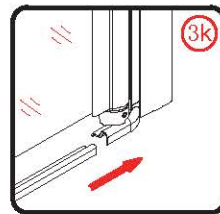

PIVOT DOOR

Installation instructions

(FOR RA-L60/70/80/90/100)

! Kg

Ø3mm

x 3
ST4X12

x 3
ST4X12

Coated Glass