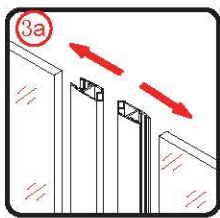

PIVOT DOOR

Installation instructions

(FOR RA-L60/70/80/90/100)

! Kg

Ø3mm

x 3
ST4X12

x 3
ST4X12

Coated Glass