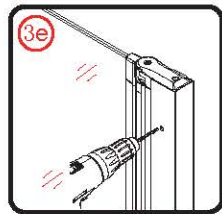

PIVOT DOOR

Installation instructions

(FOR RA-L60/70/80/90/100)

! Kg

Ø3mm

x 3
ST4X12

x 3
ST4X12

Coated Glass