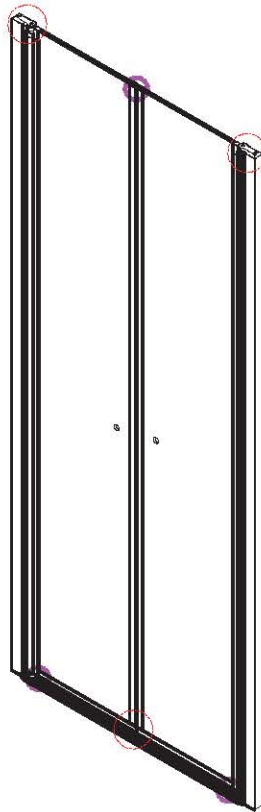

PIVOT DOOR

Installation instructions

(FOR RA-L60/70/80/90/100)

! Kg

Ø3mm

x 3
ST4X12

x 3
ST4X12

Coated Glass