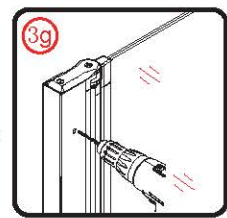

PIVOT DOOR

Installation instructions

(FOR RA-L60/70/80/90/100)

! Kg

Ø3mm

x 3
ST4X12

x 3
ST4X12

Coated Glass