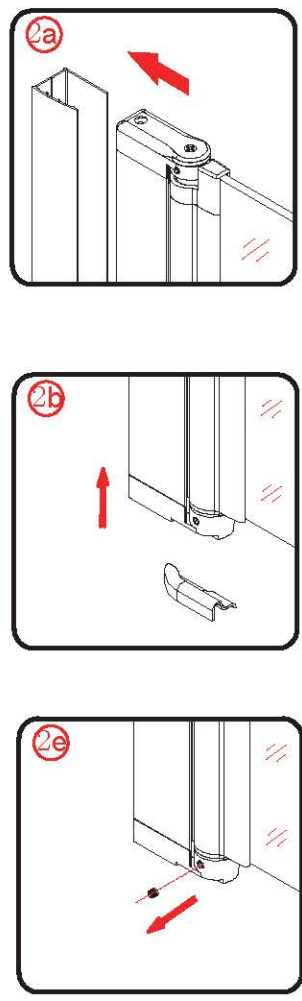

PIVOT DOOR

Installation instructions

(FOR RA-L60/70/80/90/100)

! Kg

Ø3mm

x 3
ST4X12

x 3
ST4X12

Coated Glass