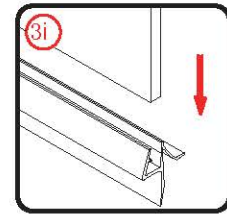

PIVOT DOOR

Installation instructions

(FOR RA-L60/70/80/90/100)

! Kg

Ø3mm

x 3
ST4X12

x 3
ST4X12

Coated Glass