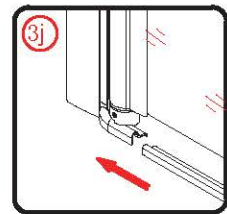

PIVOT DOOR

Installation instructions

(FOR RA-L60/70/80/90/100)

! Kg

Ø3mm

x 3
ST4X12

x 3
ST4X12

Coated Glass