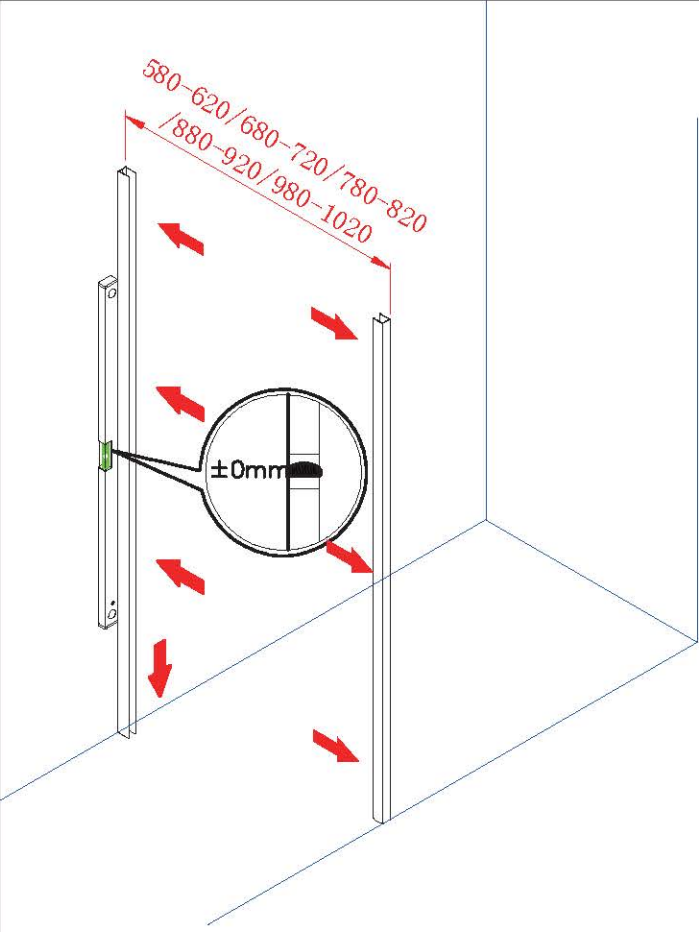

PIVOT DOOR

Installation instructions

(FOR RA-L60/70/80/90/100)

! Kg

Ø3mm

x 3
ST4X12

x 3
ST4X12

Coated Glass