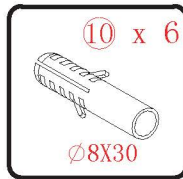

PIVOT DOOR

Installation instructions

(FOR RA-L60/70/80/90/100)

! Kg

Ø3mm

x 3
ST4X12

x 3
ST4X12

Coated Glass