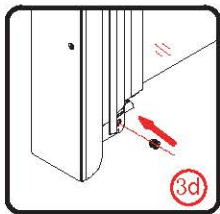

PIVOT DOOR

Installation instructions

(FOR RA-L60/70/80/90/100)

! Kg

Ø3mm

x 3
ST4X12

x 3
ST4X12

Coated Glass