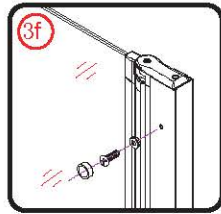

PIVOT DOOR

Installation instructions

(FOR RA-L60/70/80/90/100)

! Kg

Ø3mm

x 3
ST4X12

x 3
ST4X12

Coated Glass