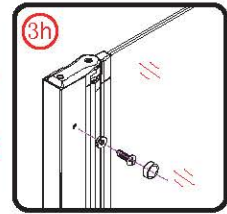

PIVOT DOOR

Installation instructions

(FOR RA-L60/70/80/90/100)

! Kg

Ø3mm

x 3
ST4X12

x 3
ST4X12

Coated Glass