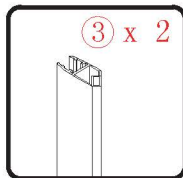

PIVOT DOOR

Installation instructions

(FOR RA-L60/70/80/90/100)

! Kg

Ø3mm

x 3
ST4X12

x 3
ST4X12

Coated Glass