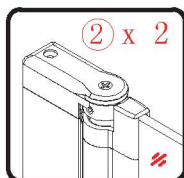

PIVOT DOOR

Installation instructions

(FOR RA-L60/70/80/90/100)

! Kg

Ø3mm

x 3
ST4X12

x 3
ST4X12

Coated Glass