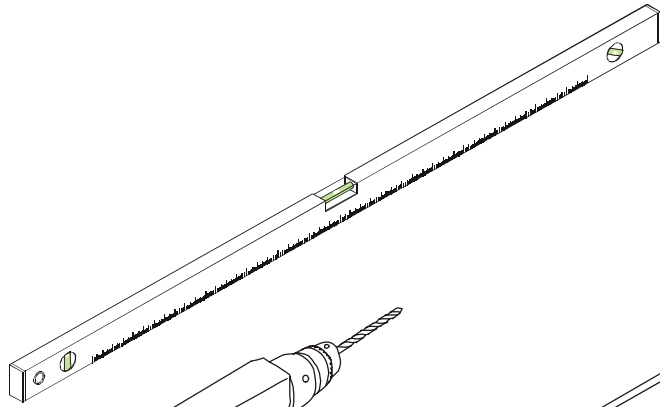

# Overbath screen

## Installation instructions (FOR BS120)

φ 3mm

φ 8mm

1